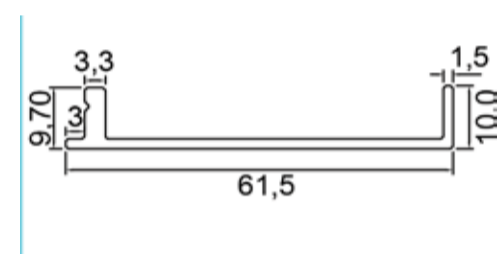

Quick Info

CRI ≥ 90

3000K/ 4000K/ 5700K

ON-OFF/ON-OFF (FLICKER FREE)

DALI-2 DT6 / DALI-2 DT8/ DALI+

SDCM<3

L70 @50,000h

Micro Prismatic Diffuser

Aluminium

Types

Recessed with Frame in GYPSUM Ceiling

Recessed in T-Bar Techzone Ceiling

Single Line Diagram